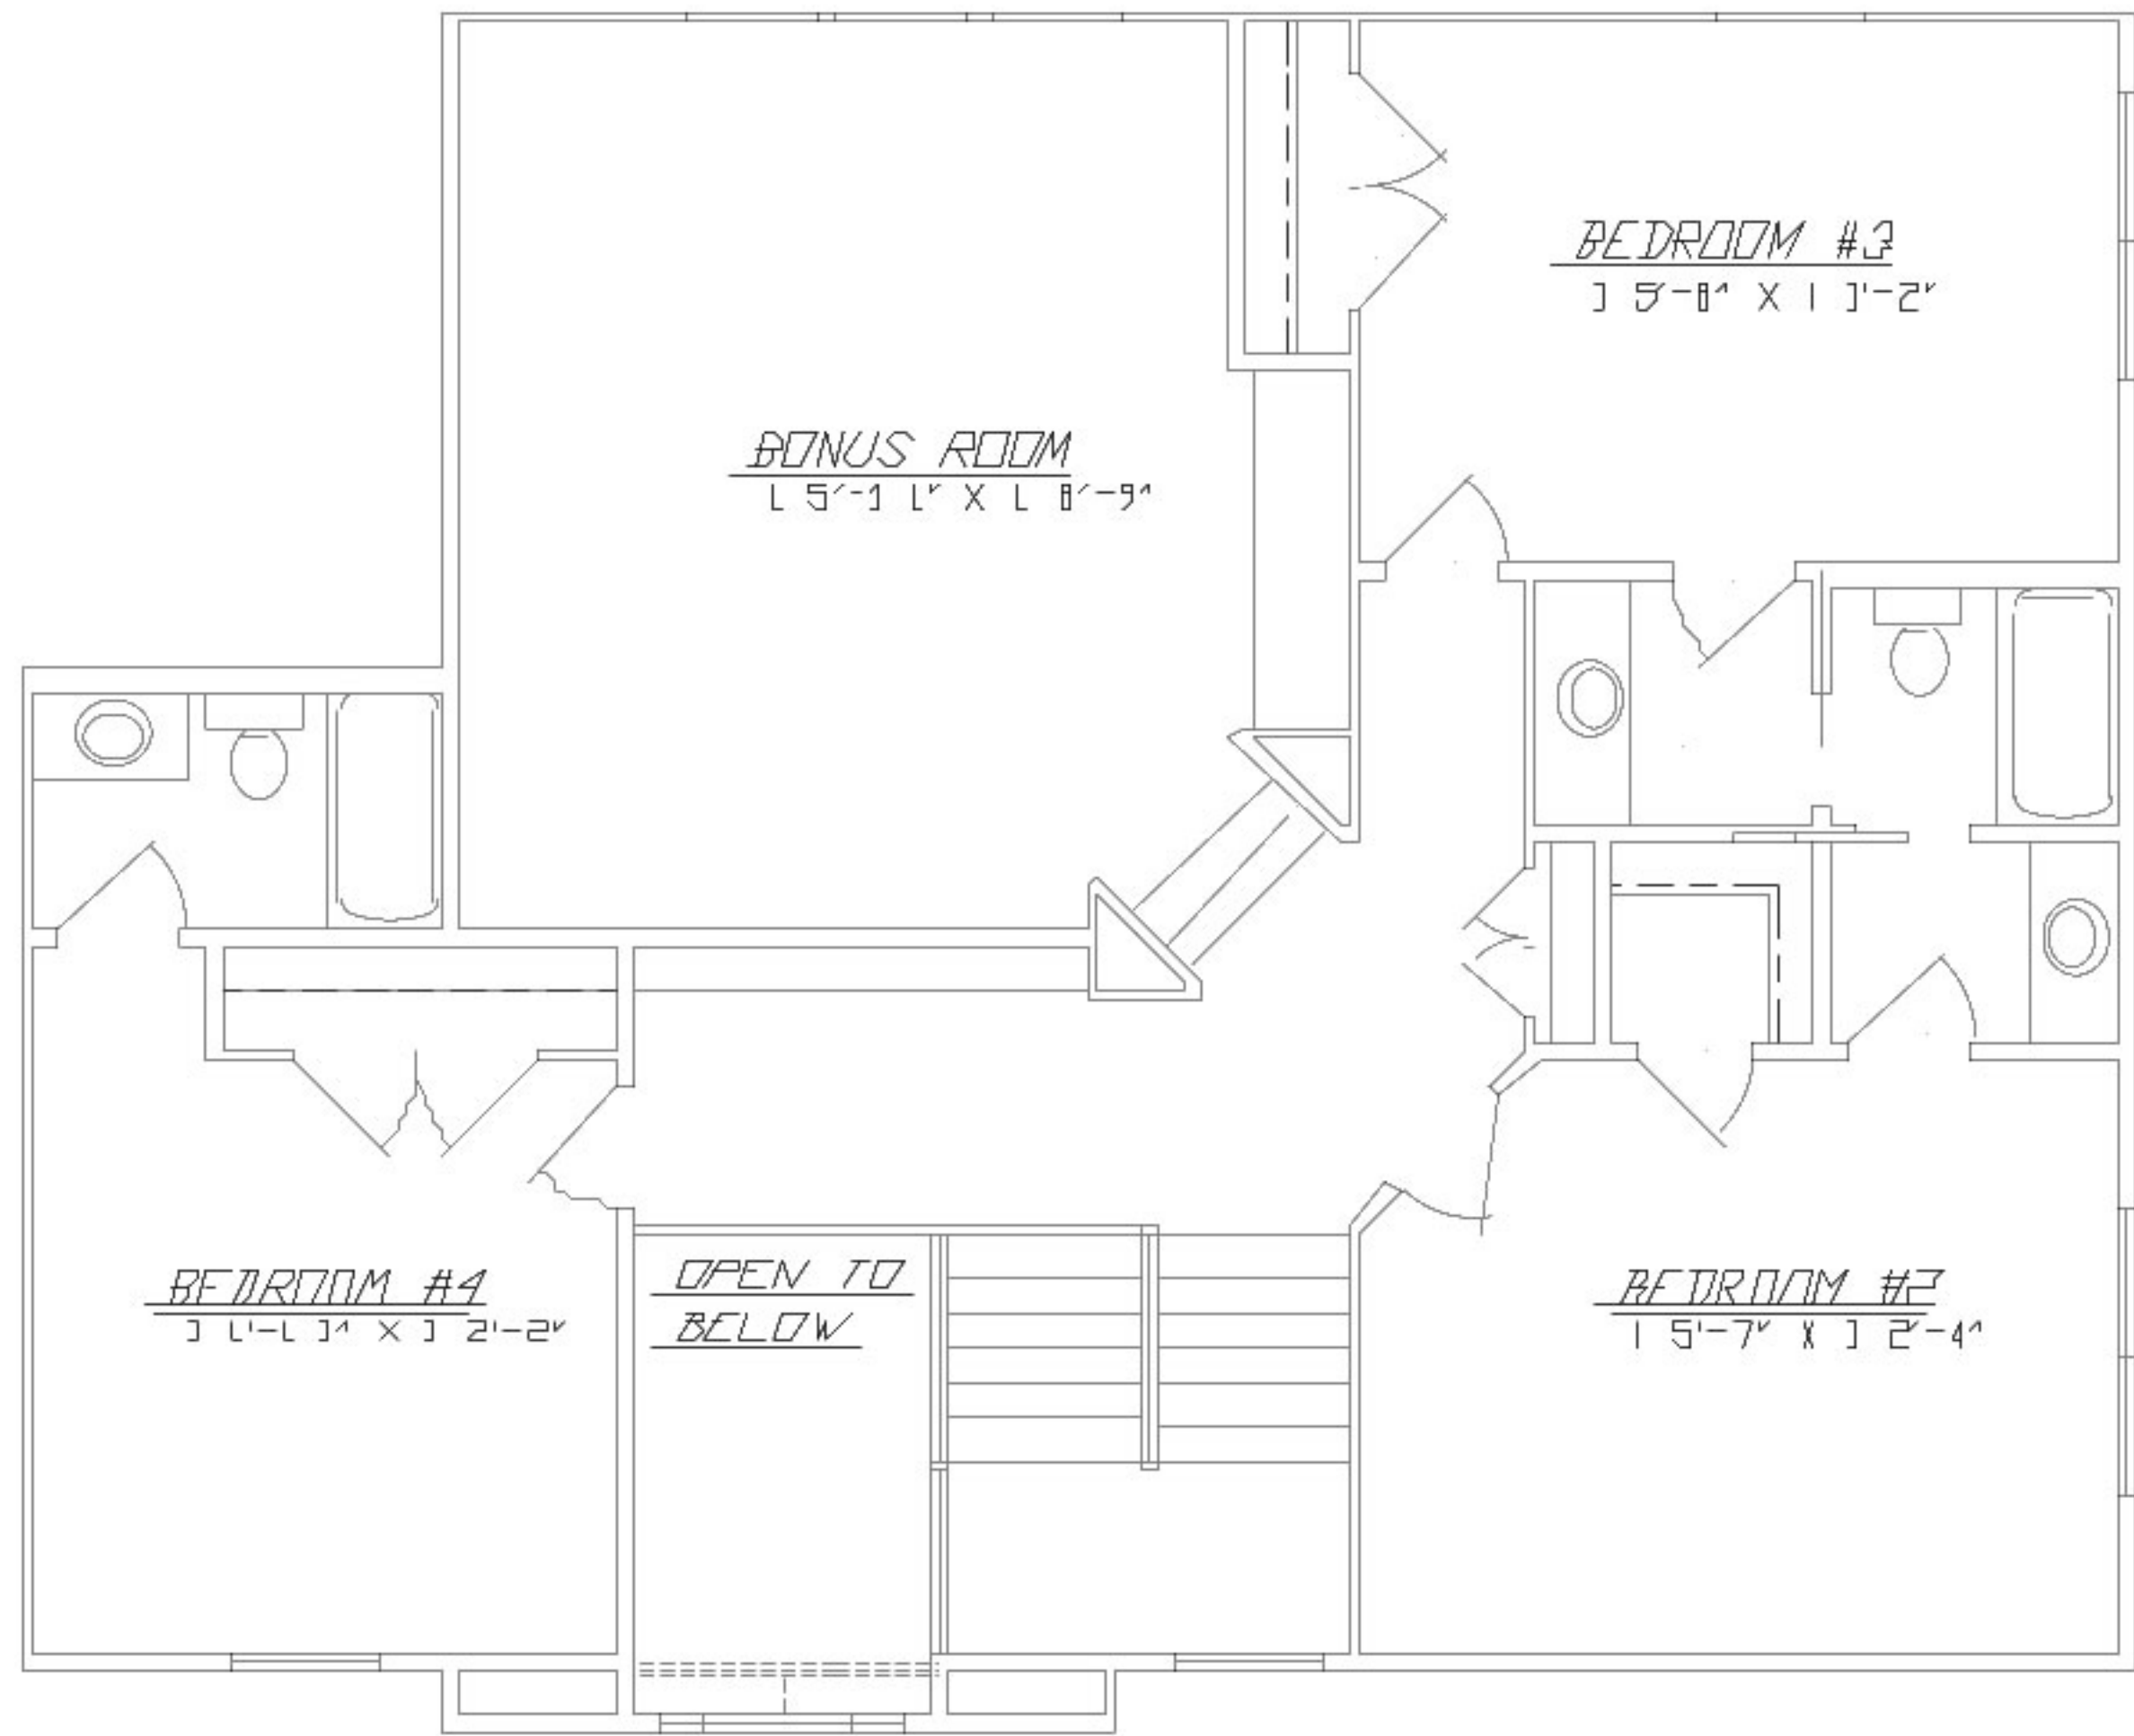

FRONT ELEVATION

SCALE 1/8" = 1'-0"

FIRST FLOOR PLAN  
 SCALE: 1/8"=1'-0"

SECOND FLOOR PLAN

SCALE: 1/8"=1'-0"