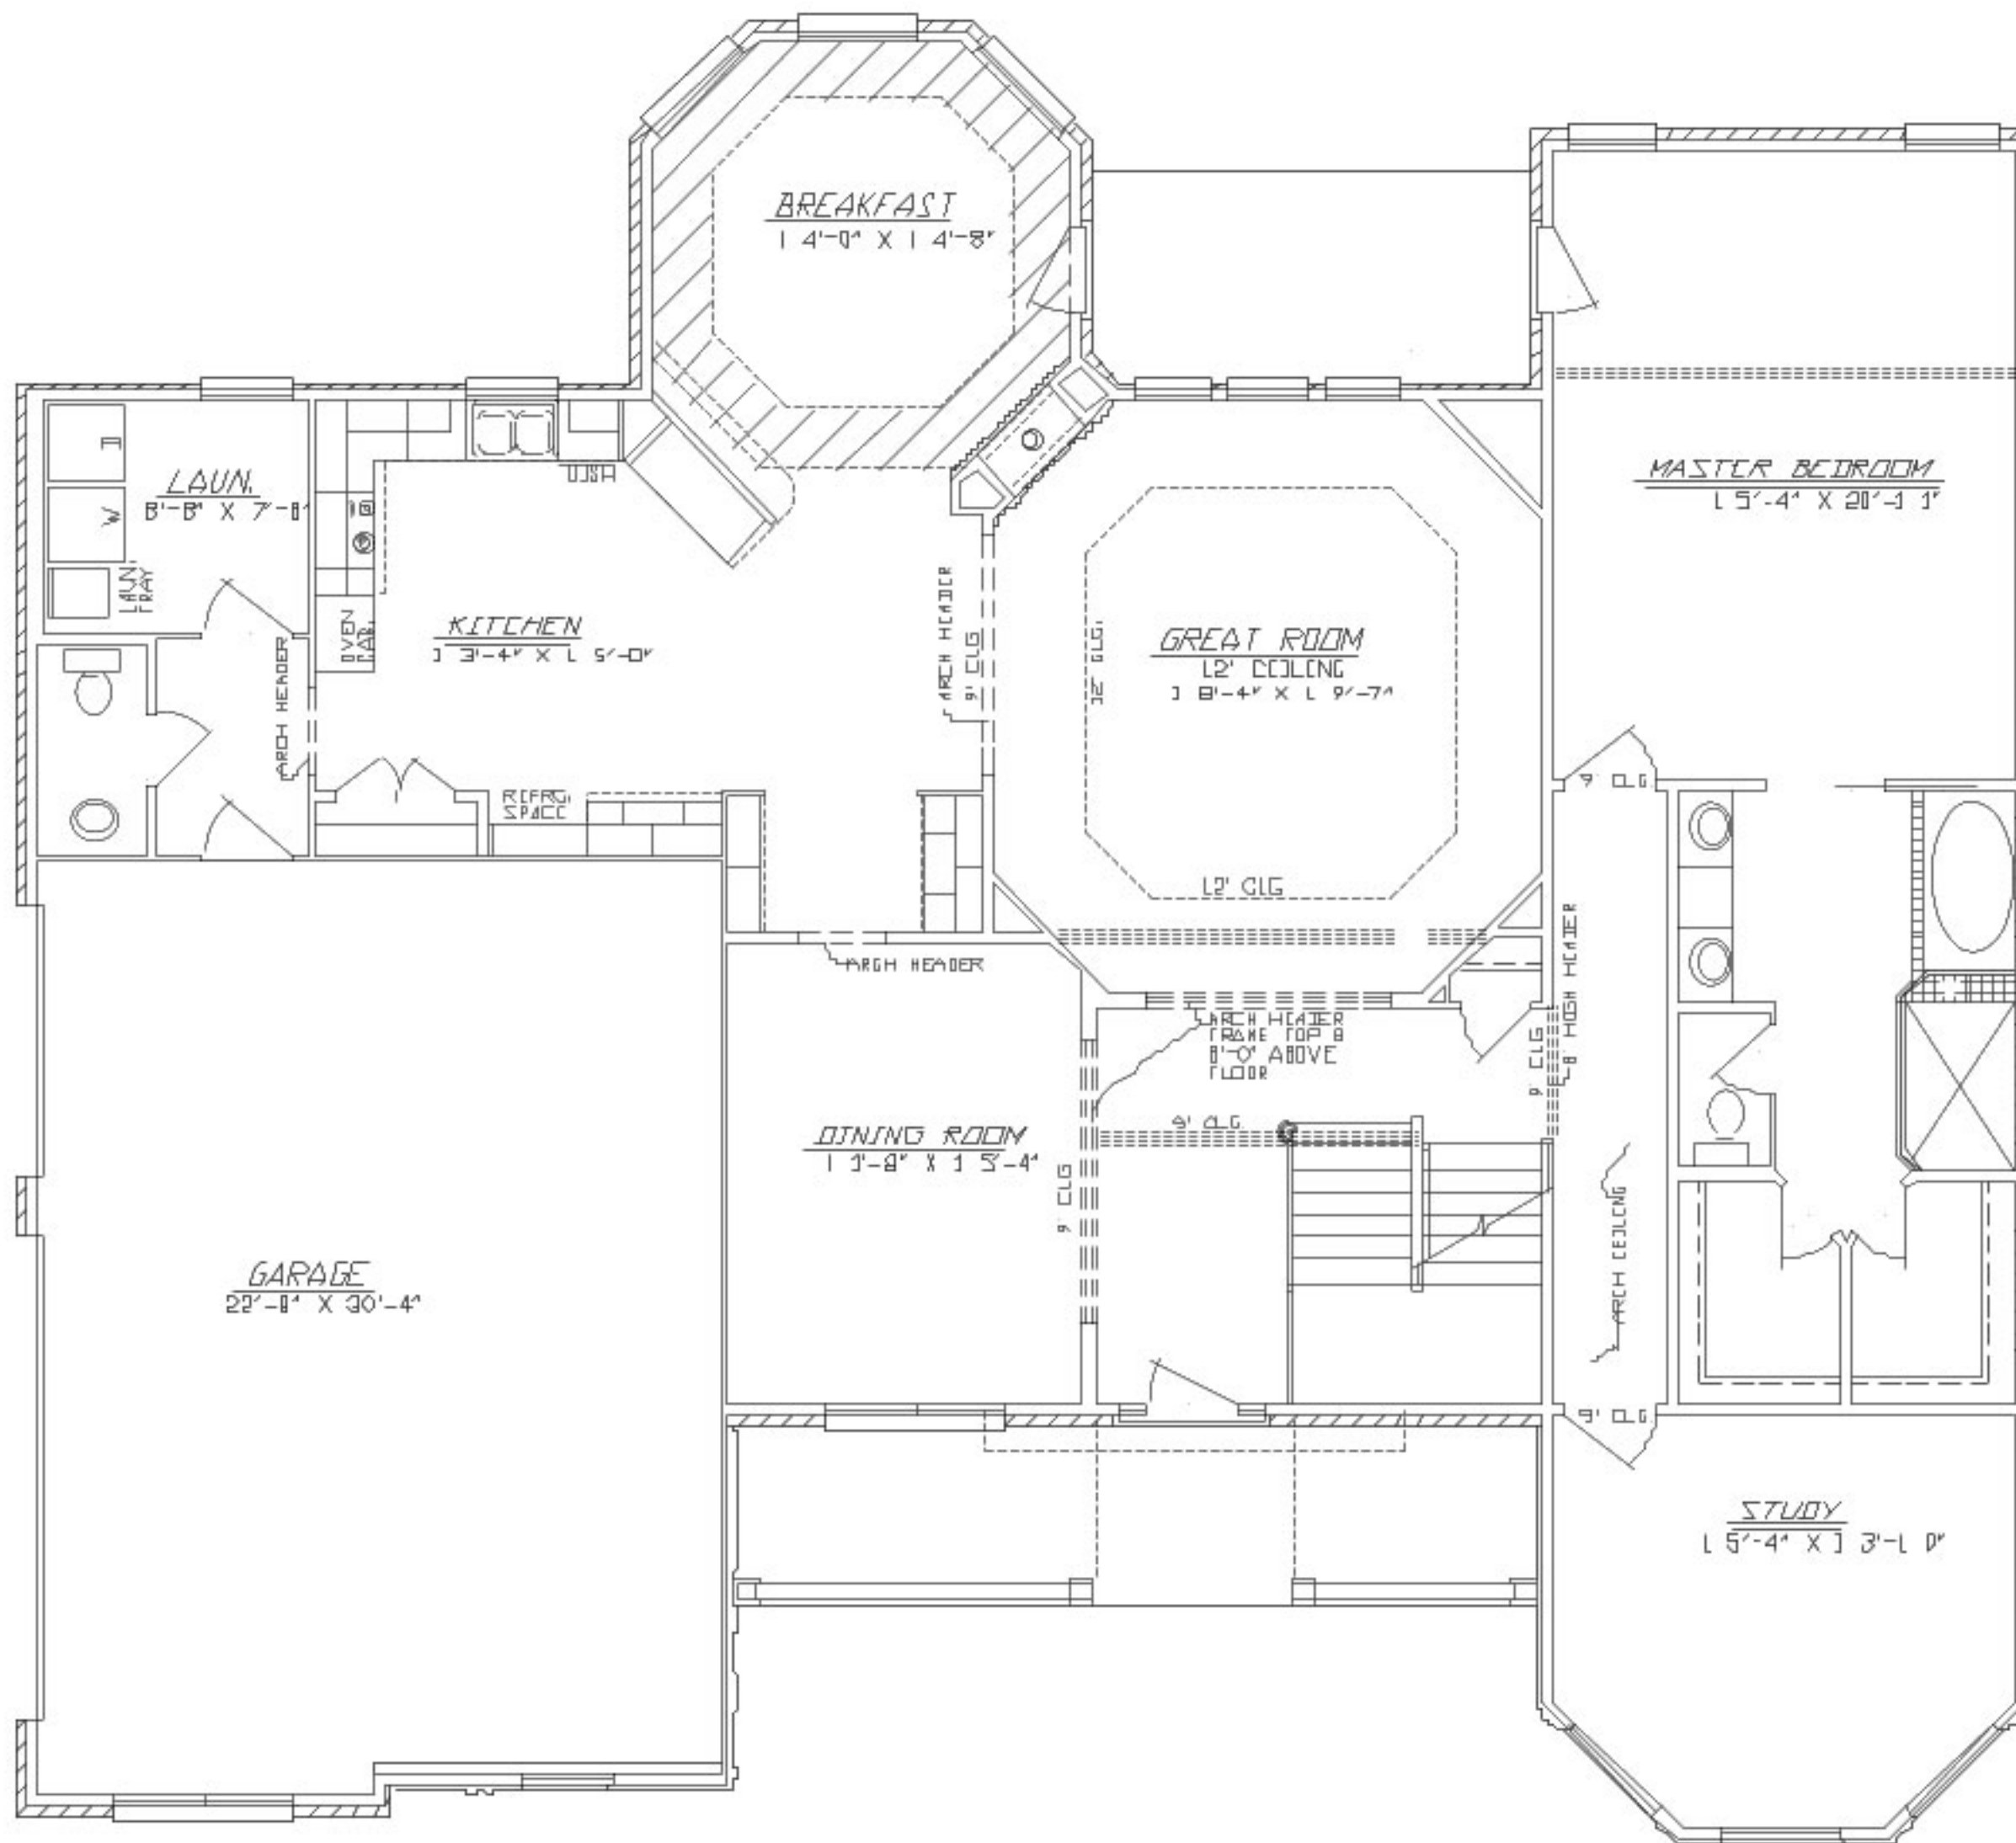

FRONT ELEVATION

SCALE 1/8" = 1'-0"

FIRST FLOOR PLAN  
 SCALE: 1/8"=1'-0"

SECOND FLOOR PLAN

SCALE: 1/8"=1'-0"