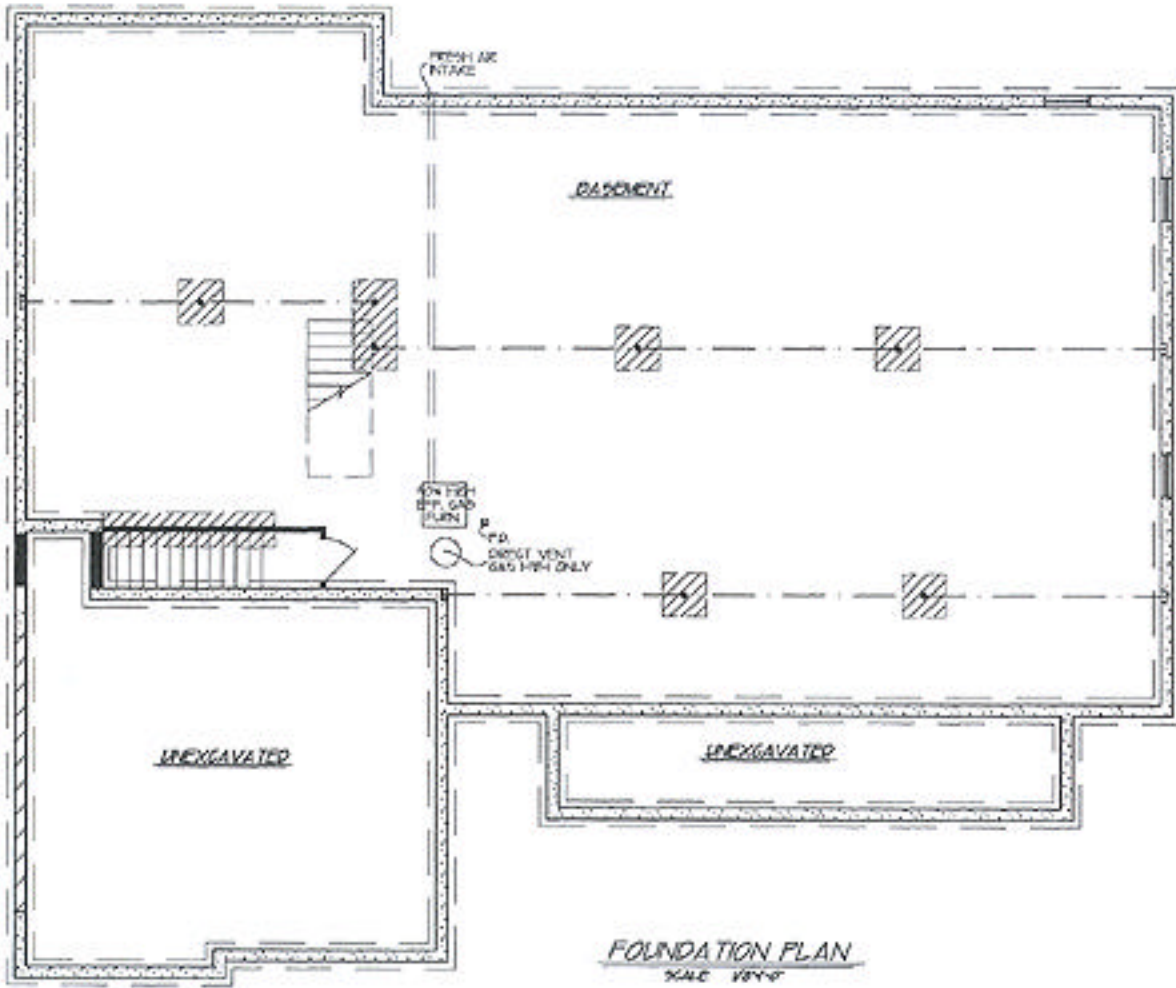

FRONT ELEVATION - C
SCALE 1/8" = 1'-0"

OPTIONAL SUNROOM
SCALE 1/8"=1'-0"