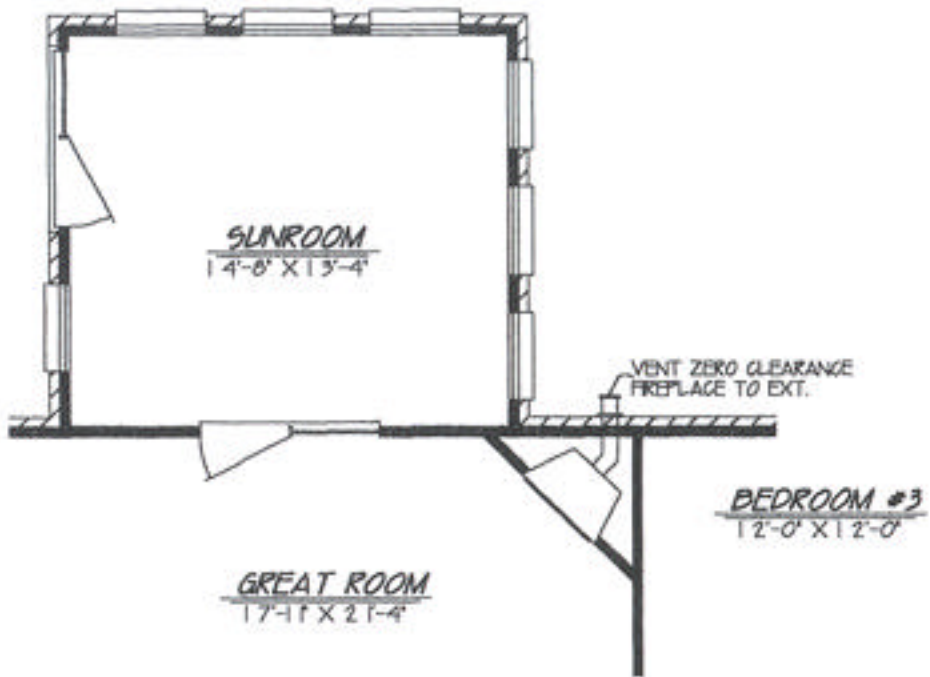

FRONT ELEVATION - C
SCALE 1/8" = 1'-0"

OPTIONAL SUNROOM
SCALE 1/8"=1'-0"