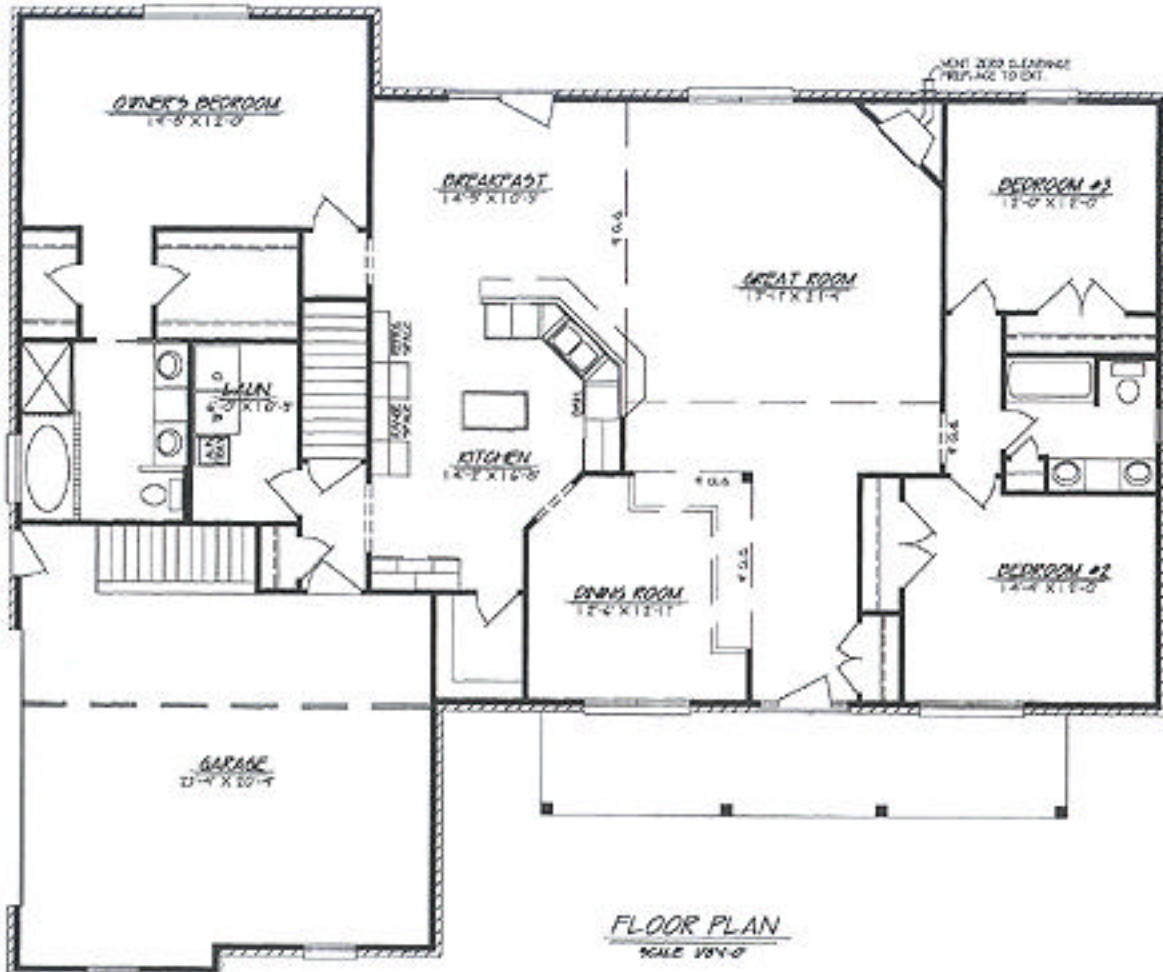

FRONT ELEVATION - C
SCALE 1/8" = 1'-0"

OPTIONAL SUNROOM
SCALE 1/8"=1'-0"